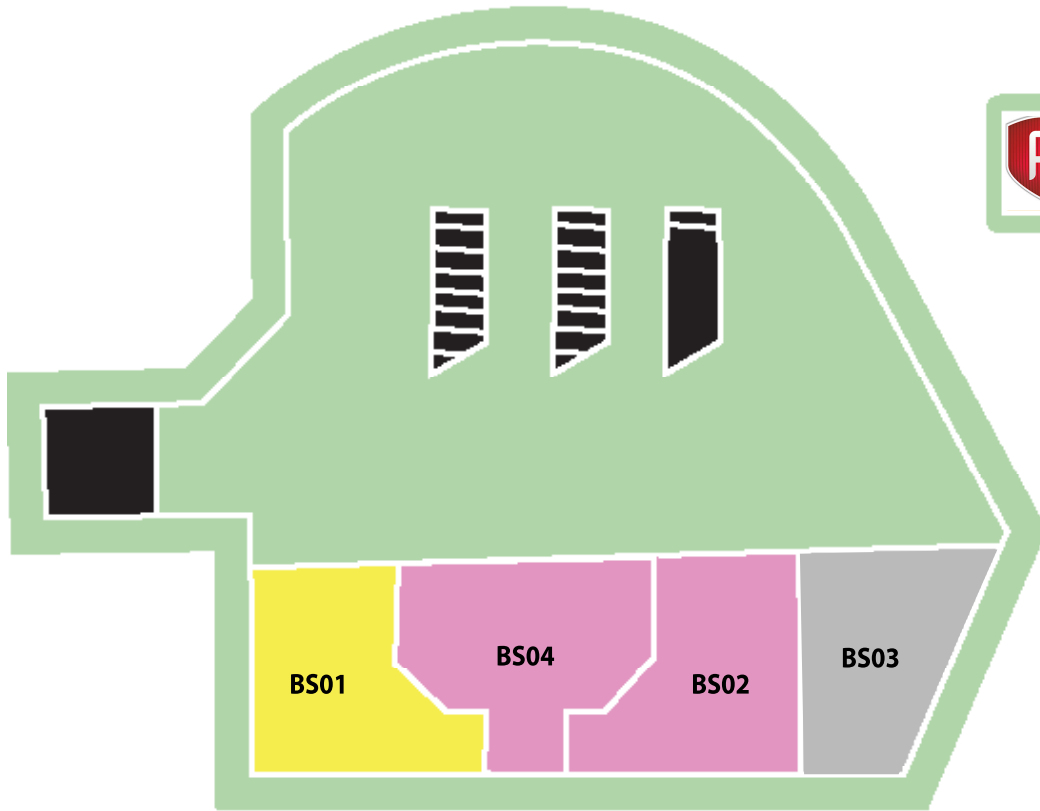

BASEMENT LEVEL

- BS01. Phemba Laundromat
  BS. Plush Carwash
- BS02. Cream Style Salon
  BS04. Cream Style Salon
- VA106. Virgin Active
- BS03.

LEGEND

 HEALTH & BEAUTY	 ANCHORS
 SPECIALITY	 FASHION
 SERVICE	 LIFESTYLE
? CENTRE MANAGEMENT	 FOOD
 ATM/BANKS	 VACANT
 LIFT	 TOILETS